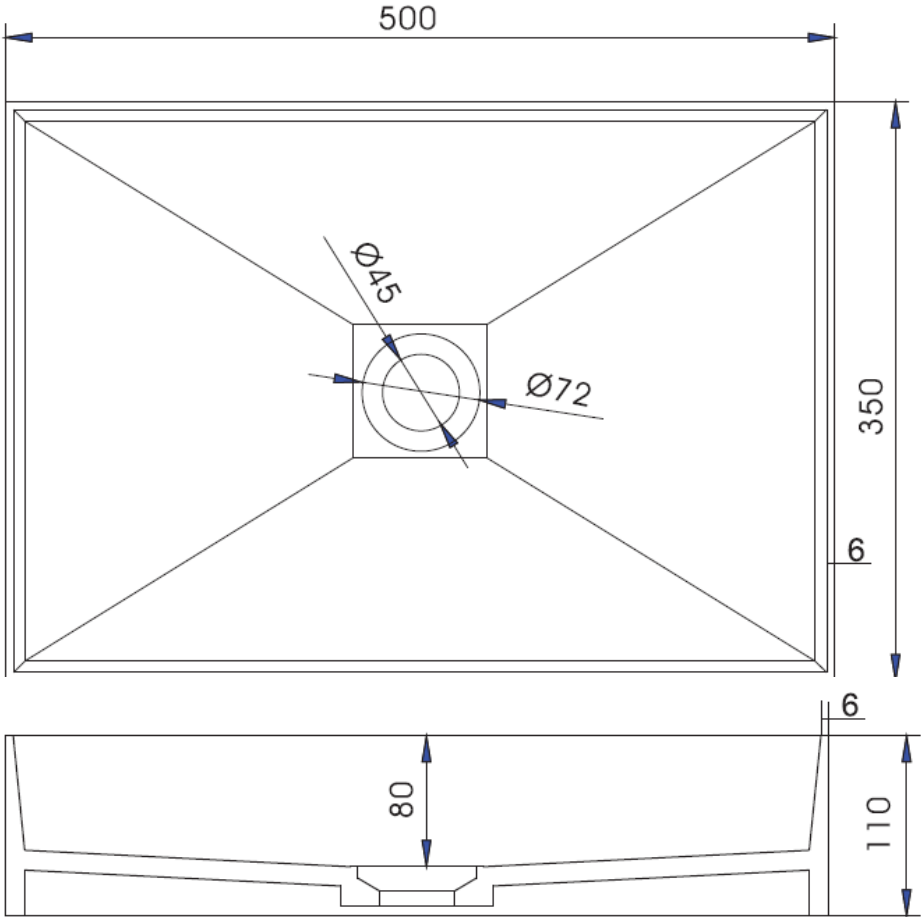

SOLIDJOY PS IDV 285074

SOLID SURFACE RECTANGULAR WASHBASIN

SOLIDJOY PS IDV 285074

20"x 14"x 4-3/8" - 20 LBS  
 EDGE THICKNESS 1/4"  
 MATTE WHITE.  
 GRID DRAIN NOT INCLUDED  
 DRAIN PS IDV 281148 @ DISPLAY  
 DRAIN NOT INCL.